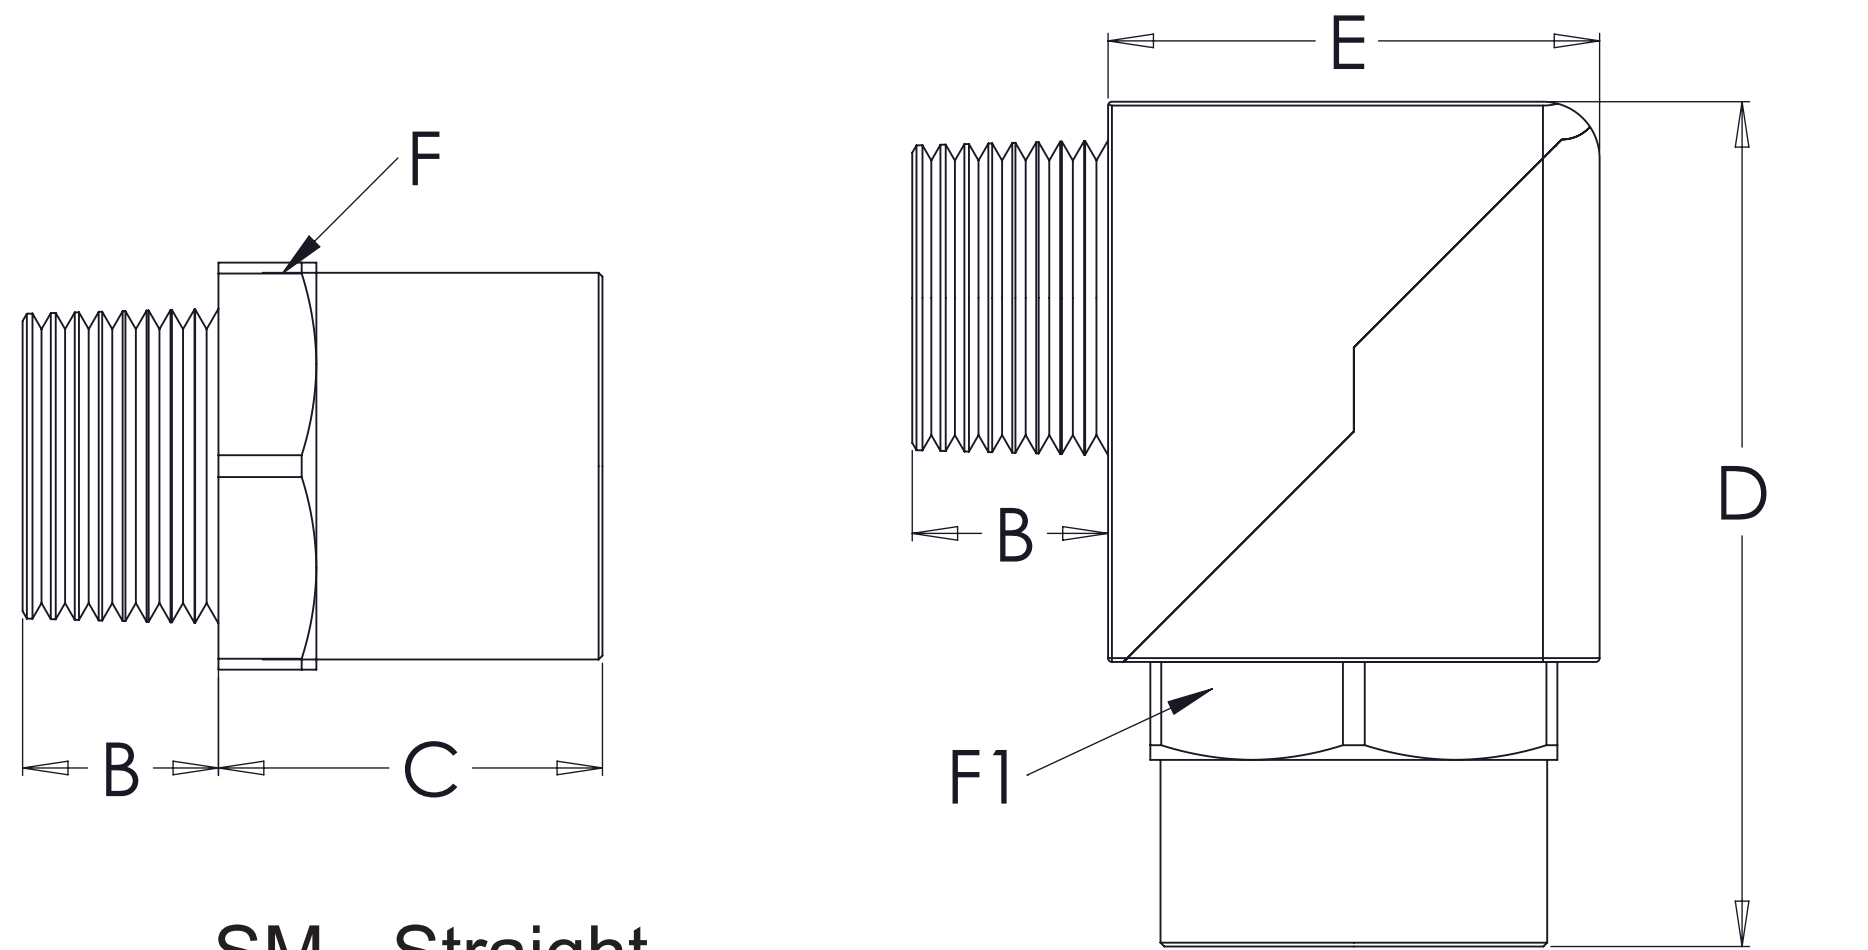

PART NUMBERS		THREAD TYPE AND SIZE	FITTING DIMENSIONS INCHES (MM)						CORRUGATED CONDUIT		
SM - Straight  Black	EM - Elbow  Black		A Clearance Hole +.010" +.25 mm 0 0	B Thread Length Straight & Elbows	C Height Straight	D Length Elbows	E Height Elbows	F/F1 Wrenching Flats Straight & Elbows	Nominal Conduit Size	Roll Length (Feet)	PART NUMBERS STANDARD Nylon
SM09AA-BK SM09NA-BK	EM09AA-BK EM09NA-BK	PG 9 3/8" NPT	.60 (15.2) .68 (17)	.31 (8) .60 (15)	.91 (23) .91 (23)	1.69(43) 1.69(43)	.91 (23) .91 (23)	.67(17) / .75(19) .67(17) / .75(19)	10 10	164 164	SM-1013-BK SM-1013-BK
SM16MA-BK SM11AA-BK	EM16MA-BK EM11AA-BK	M16 x 1,5 PG 11	.48 (12) .73 (18.5)	.31 (8) .31 (8)	.91 (23) .98 (25)	1.69(43) 1.89(48)	.91 (23) 1.06 (27)	.67(17) / .75(19) .83(21) / .87(22)	10 12	164 164	SM-1013-BK SM-1216-BK
SM20MA-BK SM13AA-BK	EM20MA-BK EM13AA-BK	M20 x 1,5 PG 13.5	.79 (20) .80 (20)	.35 (9) .35 (9)	1.10(28) 1.10(28)	2.04(52) 2.04(52)	1.20(30.5) 1.20(30.5)	.94 (24) .94 (24)	14 14	164 164	SM-1419-BK SM-1419-BK
SM16AA-BK SM25MA-BK	EM16AA-BK EM25MA-BK	PG 16 M25 x 1,5	.88 (22) .99 (25)	.39 (10) .43 (11)	1.14(29) 1.26(32)	2.20(56) 2.75(70)	1.28(32.5) 1.57 (40)	1.06 (27) 1.38(35)/1.30(33)	17 23	164 164	SM-1721-BK SM-2328-BK
SM16NA-BK SM21AA-BK	EM16NA-BK EM21AA-BK	1/2" NPT PG 21	.83 (21) 1.12 (28)	.51 (13) .43 (11)	1.14(29) 1.26(32)	2.20(56) 2.75(70)	1.28(32.5) 1.57 (40)	1.06 (27) 1.38(35)/1.30(33)	17 23	164 164	SM-1721-BK SM-2328-BK
SM21NA-BK SM32MA-BK	EM21NA-BK EM32MA-BK	3/4" NPT M32 x 1,5	1.05 (27) 1.26 (32)	.51 (13) .43 (11)	1.26(32) 1.38(35)	2.75(70) 3.27(83)	1.57 (40) 2.03(51.5)	1.38(35)/1.30(33) 1.65 (42)	23 29	164 82	SM-2328-BK SM-2934-BK
SM29AA-BK SM29NA-BK	EM29AA-BK EM29NA-BK	PG 29 1" NPT	1.47 (37) 1.35 (34)	.43 (11) .59 (15)	1.38(35) 1.38(35)	3.27(83) 3.27(83)	2.03(51.5) 2.03(51.5)	1.65 (42) 1.65 (42)	23 29	82 82	SM-2934-BK SM-2934-BK
SM36AA-BK SM48AA-BK		PG 36 PG 48	1.85 (47) 2.34 (59)	.51 (13) .55 (14)	1.61(41) 1.81(46)	-- --	-- --	1.97 (50) 2.52 (64)	37 50	82 82	SM-3642-BK SM-4854-BK