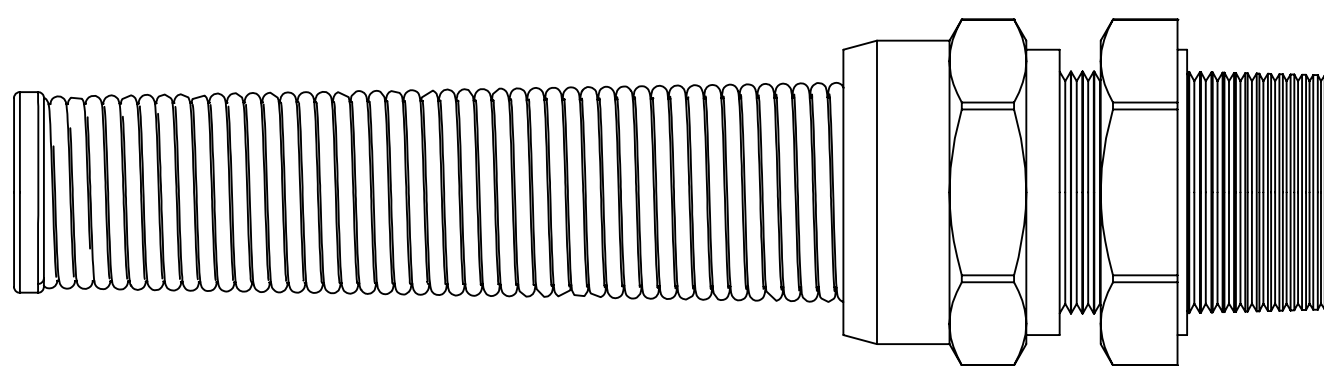

FLEX FITTINGS

NOTES:

1) GENERAL DIMENSIONS DRAWINGS.
2) DIMENSIONS [ ] ARE IN MILLIMETER.
3) DIMENSIONS NOTED ARE FOR REFERENCE ONLY.

Third angle projection

7374 S. EAGLE STREET
CENTENNIAL, CO 80112-4221 USA
TEL: +1-303-699-1135
TOLL FREE: +1-800-456-9012
E MAIL: info@sealconusa.com,
WEBSITE: www.sealconusa.com

4

3

2