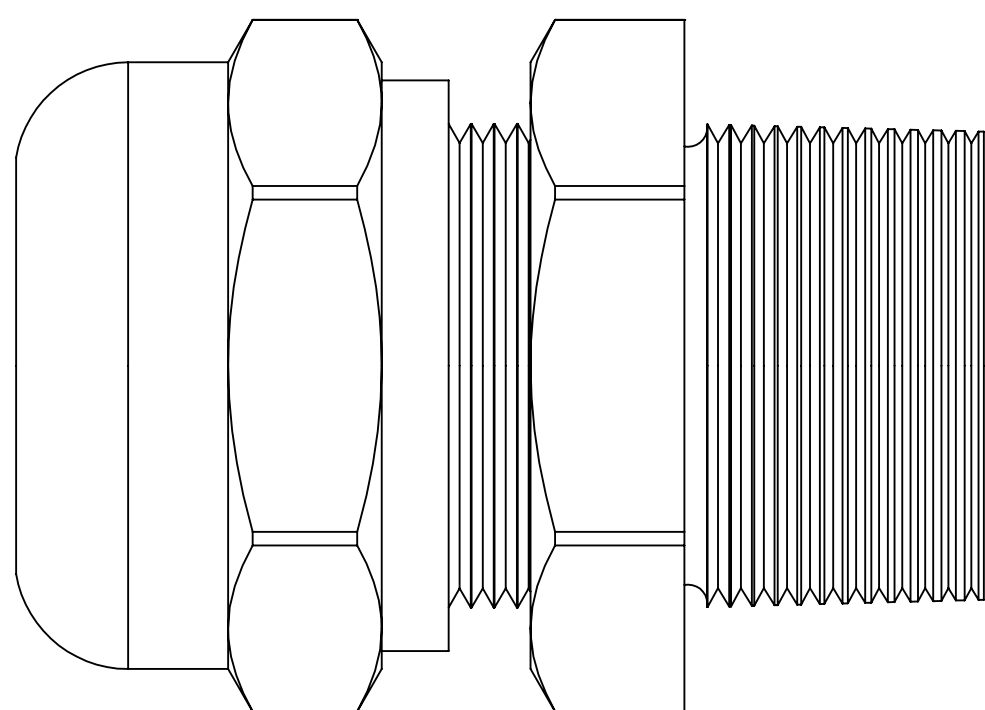

## EMI-RFI Elongated Dome and Flex Fittings Metric - Nickel Plated Brass

PART NUMBERS		CABLE RANGE	THREAD RANGE	BODY LENGTH(B)	THREAD LENGTH(D)	WRENCH FLAT(E1/E)
DOME	FLEX	Inches(mm)		Inches(mm)	Inches(mm)	Inches(mm)
CD12DA-BE	CF12DA-BE	.11 - .26 (3-6.5)	M12 x 1,5	2.16 (55)	.39 (10)	.55 (14)
CD12DR-BE	CF12DR-BE	.08 - .20 (2-5)				
CD16DA-BE	CF16DA-BE	.20 - .39 (5-10)	M16 x 1,5	3.03 (77)	.39 (10)	.79 (20)
CD16DR-BE	CF16DR-BE	.11 - .27 (3-7)				
CD20DA-BE	CF20DA-BE	.39 - .55 (10-14)	M20 x 1,5	3.86 (98)	.39 (10)	.94 (24)
CD20DR-BE	CF20DR-BE	.27 - .47 (7-12)				
CD25DA-BE	CF25DA-BE	.51 - .71 (13-18)	M25 x 1,5	4.37 (111)	.47 (12)	1.18 (30)
CD25DR-BE	CF25DR-BE	.35 - .63 (9-16)				
CD32DA-BE	-	.71 - .98 (18-25)	M32 x 1,5	1.22(31)	0.47(12)	1.57(40)
CD32DR-BE	-	.51 - .79 (13-20)				
CD40DA-BE	-	.87 - 1.26 (22-32)	M40 x 1,5	1.46(37)	0.59(15)	1.97(50)
CD40DR-BE	-	.79 - 1.02 (20-26)				

## DOME FITTINGS

## EMI/RFI Proof - FEED-THROUGH

PART NUMBERS		CABLE RANGE	THREAD RANGE	BODY LENGTH(B)	THREAD LENGTH(D)	WRENCH FLAT(E1/E)
DOME		Inches(mm)		Inches(mm)	Inches(mm)	Inches(mm)
CD12DA-FE		.11 - .26 (3-6.5)	M12 x 1,5	.98 (25)	.39 (10)	.55 (14)
CD16DA-FE		.20 - .39 (5-10)	M16 x 1,5	1.26 (32)	.39 (10)	.79 (20)
CD16DR-FE		.16 - .31 (4-8)	M16 x 1,5	1.14 (29)	.39 (10)	.67 (17) / .75 (19)
CD20DA-FE		.39 - .55 (10-14)	M20 x 1,5	1.30 (33)	.39 (10)	.94 (24)
CD20DR-FE		.24 - .47 (6-12)	M20 x 1,5	1.28 (32.5)	.39 (10)	.87 (22)
CD25DA-FE		.51 - .71 (13-18)	M25 x 1,5	1.54 (39)	.47 (12)	1.18 (30)
CD32DA-FE		.71 - .98 (18-25)	M32 x 1,5	1.77 (45)	.47 (12)	1.57 (40)
CD40DA-FE		.94 - 1.26 (24-32)	M40 x 1,5	2.01 (51)	.59 (15)	1.97 (50)